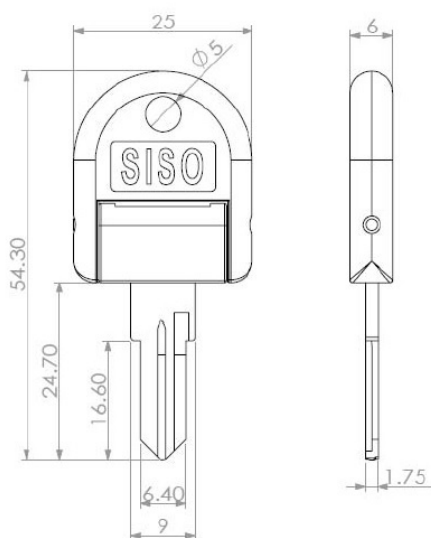

PRODUCT SHEET

Description:

Hinged Car Key, SISO Logo, FN2, D/E, Key Code # D20

Item number:

14.04.109-5

Units	Box	Carton	HS Code	Barcode
Pcs.	150	1500	8301700000	 5704866467674

SISO A/S

Mileparken 11
DK-2740 Skovlunde
Denmark
VAT: DK 24786013